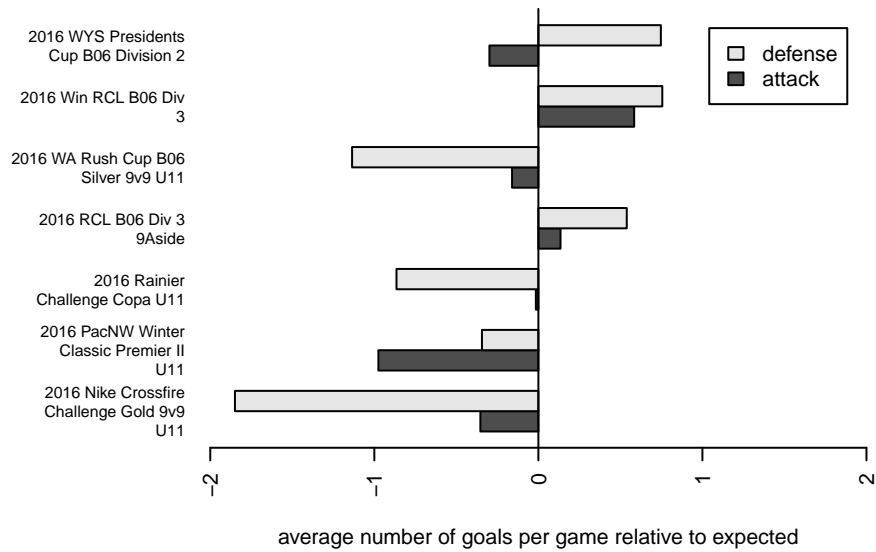

WA Rush Nero B06

Washington Rush SC
 Everett, WA
 B06 total strength=689
 attack=0.93 defense=0.5
 fall league = RCL B06 Div 3 9Aside
 spr league = Win RCL B06 Div 3

alt names used:
 WASHINGTON RUSH B06 NERO (WA)
 Washington Rush B06 Nero
 Washington Rush B06 Nero B
 WASHINGTON RUSH WA RUSH B06 NERO (I
 WA Rush B06 Nero (B)
 Washington Rush B06 Nero B
 Washington Rush B06 Nero B

Venues played:
 2016 Rainier Challenge Copa U11
 2016 Nike Crossfire Challenge Gold 9v9 U11
 2016 WA Rush Cup B06 Silver 9v9 U11
 2016 RCL B06 Div 3 9Aside
 2016 PacNW Winter Classic Premier II U11
 2016 Win RCL B06 Div 3
 2016 WYS Presidents Cup B06 Division 2

**attack and defense variance (black dot)
relative to other teams
and top 10 in region**

**attack and defense rating
relative to others at age
and all opponents in last 13 months**

Performance relative to 13 month average