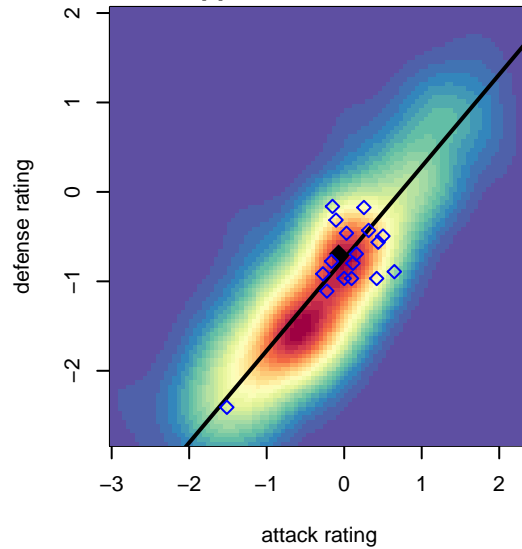

WA Rush Nero B06

Washington Rush SC
 Everett, WA
 B06 total strength=689
 attack=0.93 defense=0.5
 fall league = RCL B06 Div 3 9Aside
 spr league = Win RCL B06 Div 3

alt names used:
 WASHINGTON RUSH B06 NERO (WA)
 Washington Rush B06 Nero
 Washington Rush B06 Nero B
 WASHINGTON RUSH WA RUSH B06 NERO (I
 WA Rush B06 Nero (B)
 Washington Rush B06 Nero B
 Washington Rush B06 Nero B

**attack and defense variance (black dot)
relative to other teams
and top 10 in region**

**attack and defense rating
relative to others at age
and all opponents in last 13 months**

Performance relative to 13 month average