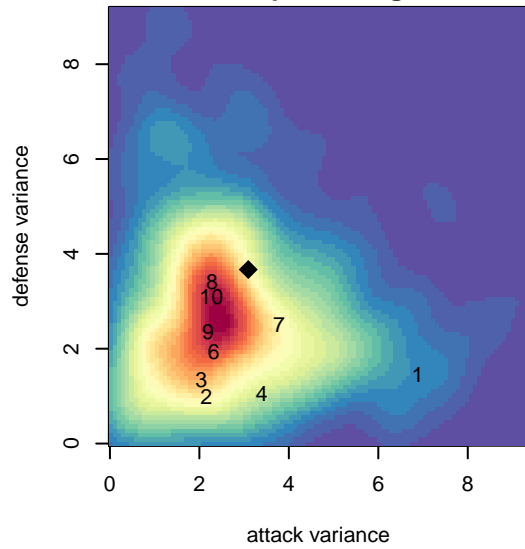

WA Rush Nero B06

Washington Rush SC
 Everett, WA
 B06 total strength=689
 attack=0.93 defense=0.5
 fall league = RCL B06 Div 3 9Aside
 spr league = Win RCL B06 Div 3

alt names used:
 WASHINGTON RUSH B06 NERO (WA)
 Washington Rush B06 Nero
 Washington Rush B06 Nero B
 WASHINGTON RUSH WA RUSH B06 NERO (I
 WA Rush B06 Nero (B)
 Washington Rush B06 Nero B
 Washington Rush B06 Nero B

**attack and defense variance (black dot)
relative to other teams
and top 10 in region**

**attack and defense rating
relative to others at age
and all opponents in last 13 months**

Performance relative to 13 month average