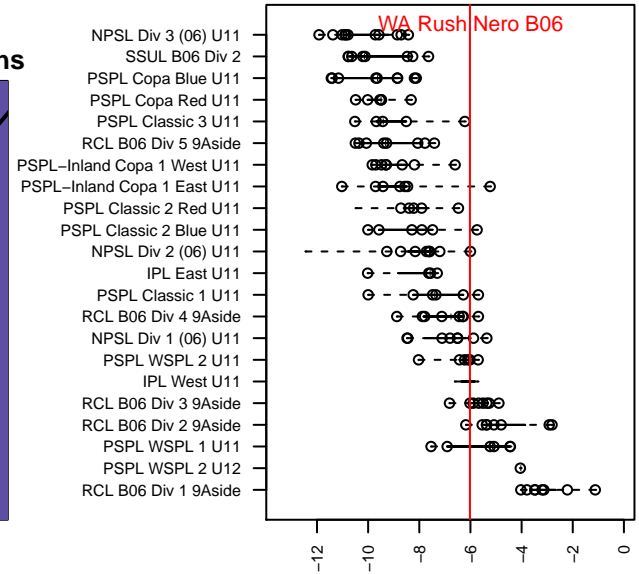

WA Rush Nero B06

Washington Rush SC
 Everett, WA
 B06 total strength=689
 attack=0.93 defense=0.5
 fall league = RCL B06 Div 3 9Aside
 spr league = Win RCL B06 Div 3

alt names used:
 WASHINGTON RUSH B06 NERO (WA)
 Washington Rush B06 Nero
 Washington Rush B06 Nero B
 WASHINGTON RUSH WA RUSH B06 NERO (I
 WA Rush B06 Nero (B)
 Washington Rush B06 Nero B
 Washington Rush B06 Nero B

**attack and defense variance (black dot)
relative to other teams
and top 10 in region**

**attack and defense rating
relative to others at age
and all opponents in last 13 months**

Performance relative to 13 month average