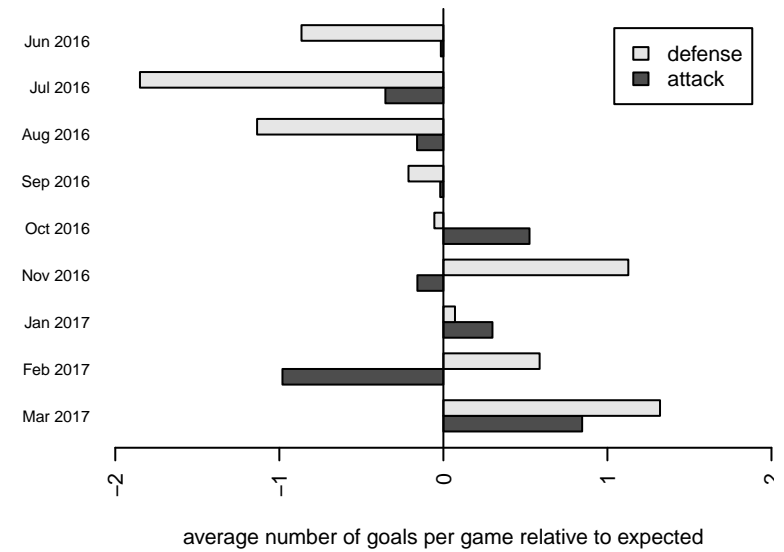

Performance relative to 13 month average