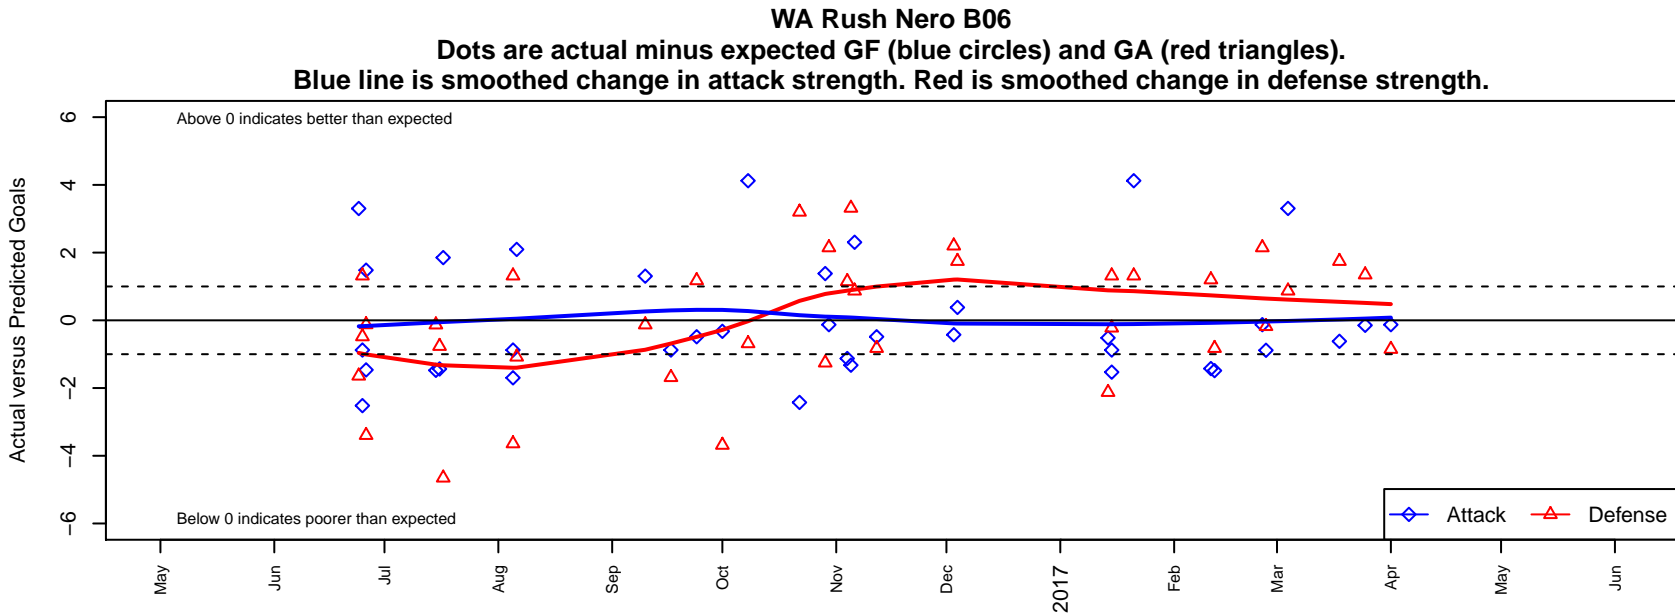

WA Rush Nero B06

Washington Rush SC
 Everett, WA
 B06 total strength=689
 attack=0.93 defense=0.5
 fall league = RCL B06 Div 3 9Aside
 spr league = Win RCL B06 Div 3

alt names used:
 WASHINGTON RUSH B06 NERO (WA)
 Washington Rush B06 Nero
 Washington Rush B06 Nero B
 WASHINGTON RUSH WA RUSH B06 NERO (I
 WA Rush B06 Nero (B)
 Washington Rush B06 Nero B
 Washington Rush B06 Nero B

**attack and defense variance (black dot)
relative to other teams
and top 10 in region**

**attack and defense rating
relative to others at age
and all opponents in last 13 months**

Performance relative to 13 month average